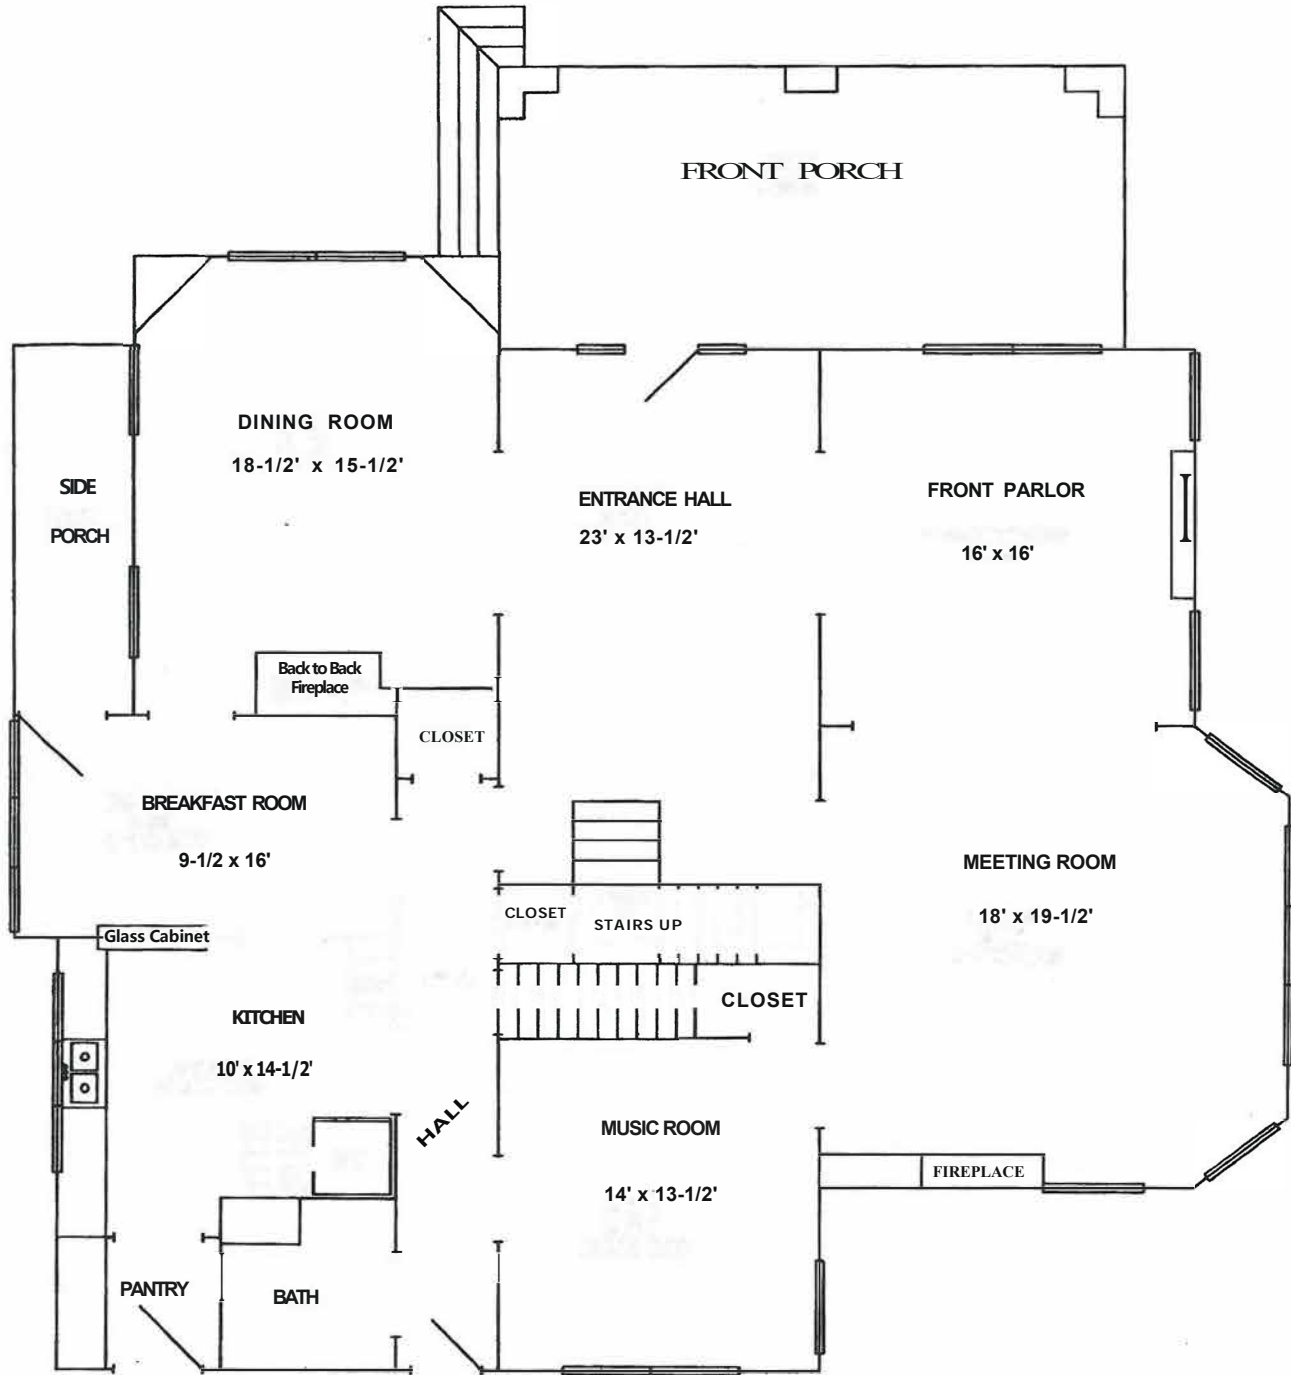

HISTORIC BALLENGER HOUSE

Floor Plan Main Level

Main Level = 2,200 SF

www.ballengerhouse.org

HISTORIC BALLENGER HOUSE • 212 E. South 3rd St • Seneca, SC 29678