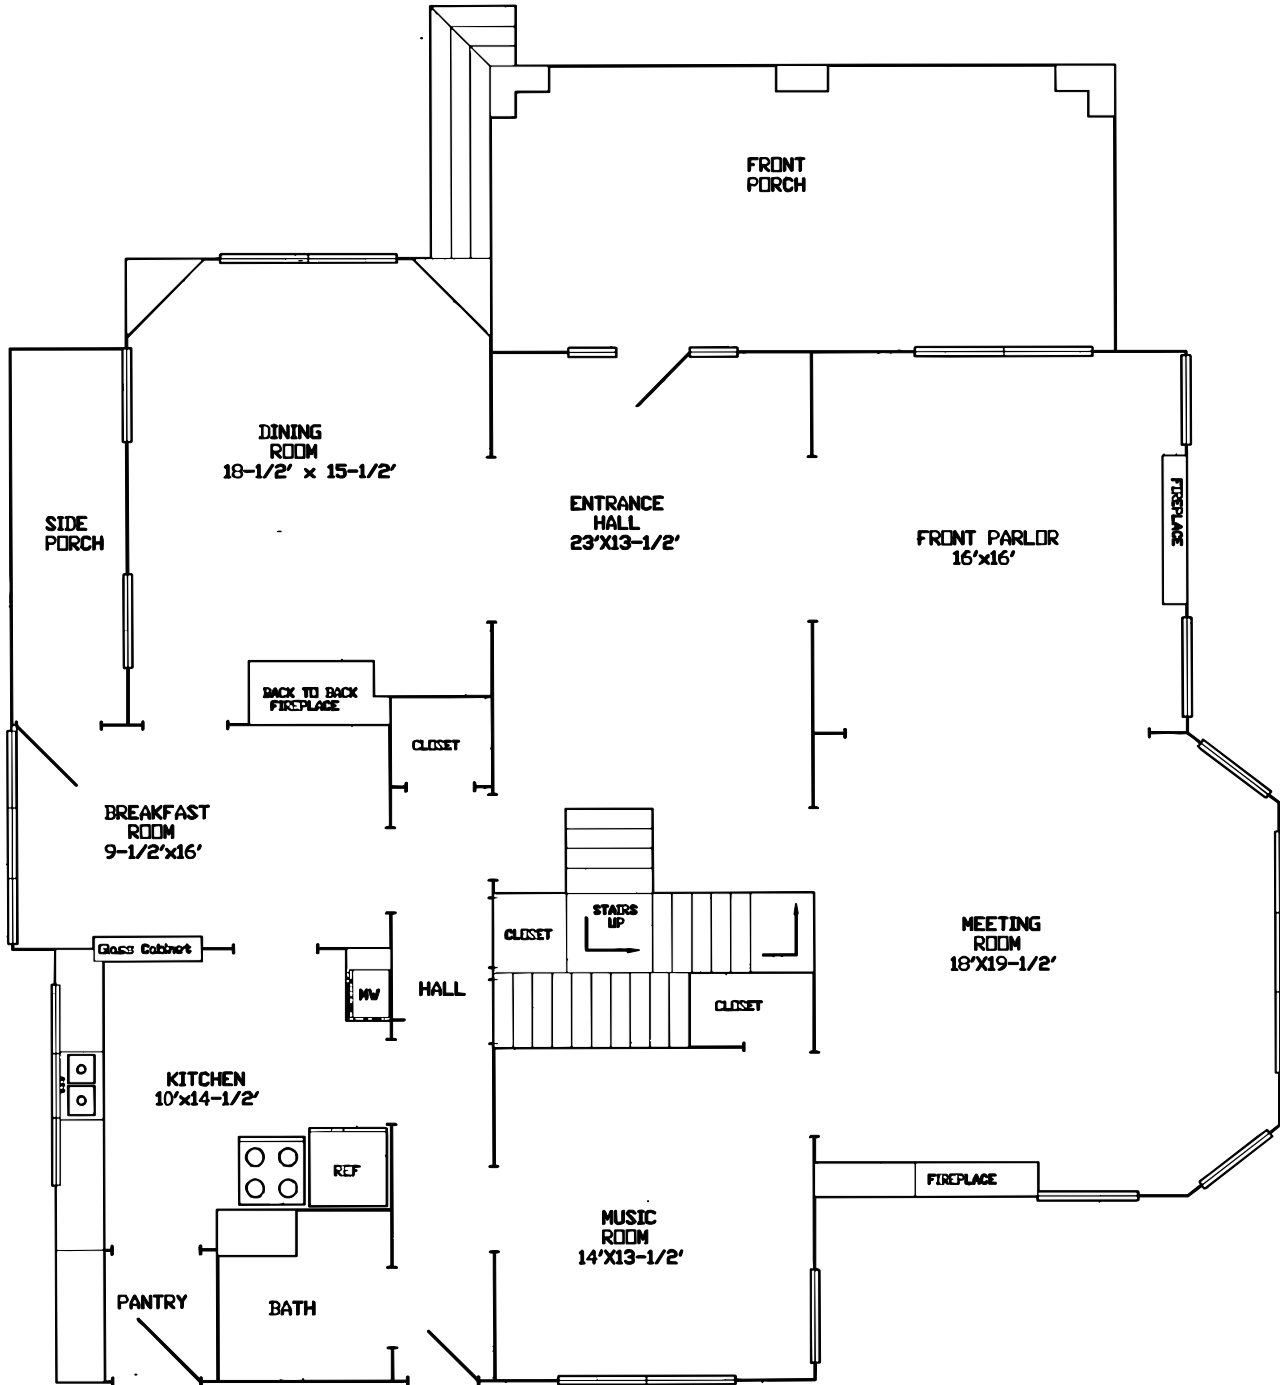

HISTORIC BALLENGER HOUSE

Floor Plan Downstairs

DOWNSTAIRS= 1850 SF

www.historicballengerhouse.com

HISTORIC BALLENGER HOUSE • 212 East South Third Street • Seneca, SC 29678